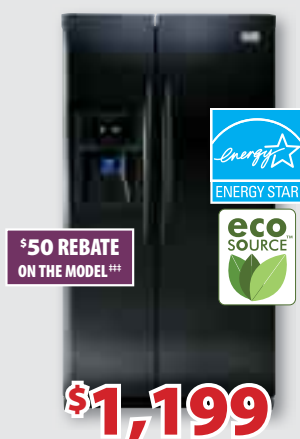

$50 REBATE ON THE MODEL†††

$1,199

NEW Frigidaire® Gallery® 26 Cu Ft Side-By-Side Refrigerator
• Tall Ultra Smooth Doors, Hidden Hinges
• Tall Dispenser with ExpressSelect™ Controls
• Transition Lighting, Digital Temp Display
DGHS2634KB