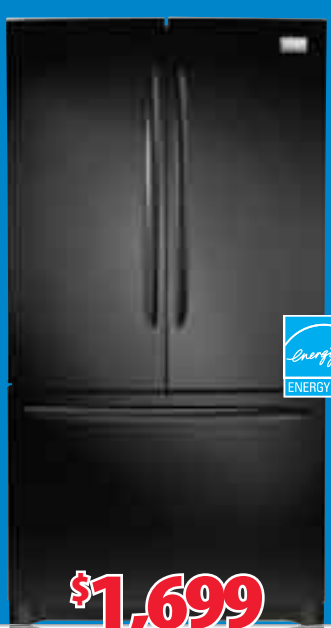

LED
Lighting

\$1,259

FRIGIDAIRE

GALLERY.

Frigidaire Gallery® 26 Cu Ft Capacity Side-by-Side Refrigerator
• Largest Crisper Drawers¹
• Energy Saver Plus Technology
• PureSource™ 3 Filter
FGUS2642LF

\$1,699

FRIGIDAIRE

GALLERY.

Frigidaire Gallery® 27.8 Cu Ft Capacity French Door Refrigerator
• Effortless™ Glide Crisper Drawers
• Automatic Alerts
• Humidity-controlled Crisper Drawers
FGHN2844LE

\$1,999

FRIGIDAIRE

GALLERY.